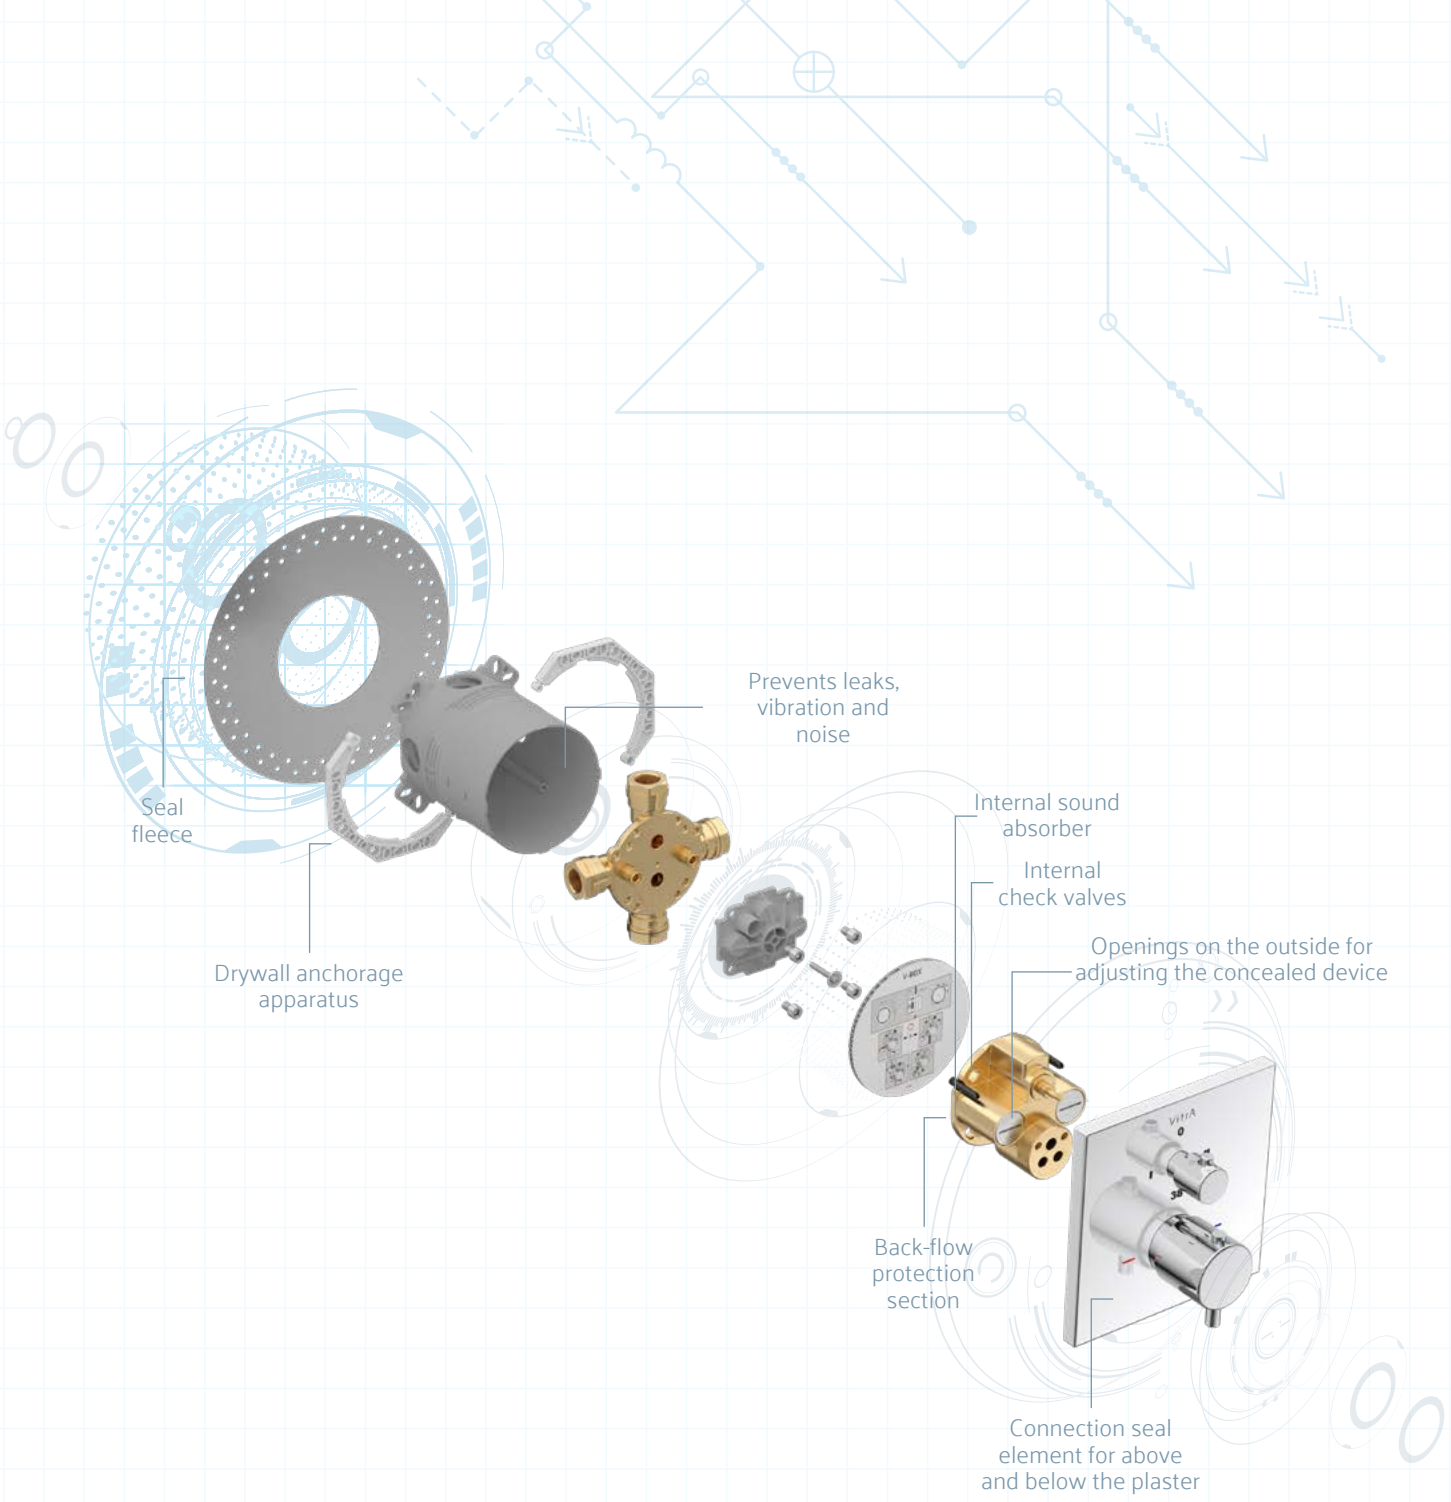

Once installed, you can quickly revamp or retrofit your bathroom to a new colour way, or design without the need of accessing the valve behind the wall.

Minimum effort, maximum comfort

V-Box comes with two outlets as standard for an overhead and hand shower. However, when used in conjunction with a compatible diverter you can have up to four water outlets.

Technology that makes life in the bathroom more convenient: V-Box

- It allows for installation in brick walls with a minimum depth of 77 mm thanks to its brick-fit feature.
- It can tolerate installation errors of up to 7 degrees.
- Thanks to the innovative design, V-Box can be quickly and easily installed into concrete walls.
- Maintenance of the V-Box does not require access to the body of the valve, making it quick and easy.
- It has a leak-proof body.
- The humidity protection of V-Box is reinforced by an additional water seal to ensure extra water protection.
- V-Box provides the opportunity to choose among different options.
- V-Box is silently operated, ensuring disruption is kept to a minimum.

V-Box has an installation depth of 77 mm and can be installed in concrete and brick walls. Instead of an apparatus for emptying the water, it has a test apparatus for cleaning the entire fitting, and installation is facilitated because it is possible to check for leaks.

Diverter
Chrome
A42696EXP

Built-in Thermostatic Bath/
Shower Mixer
Chrome
A42694EXP

Spout
Chrome
A42625EXP

The details that make V-Box perfect

Package contents:
A built-in section for anchorage,
leak prevention and sound
insulation.