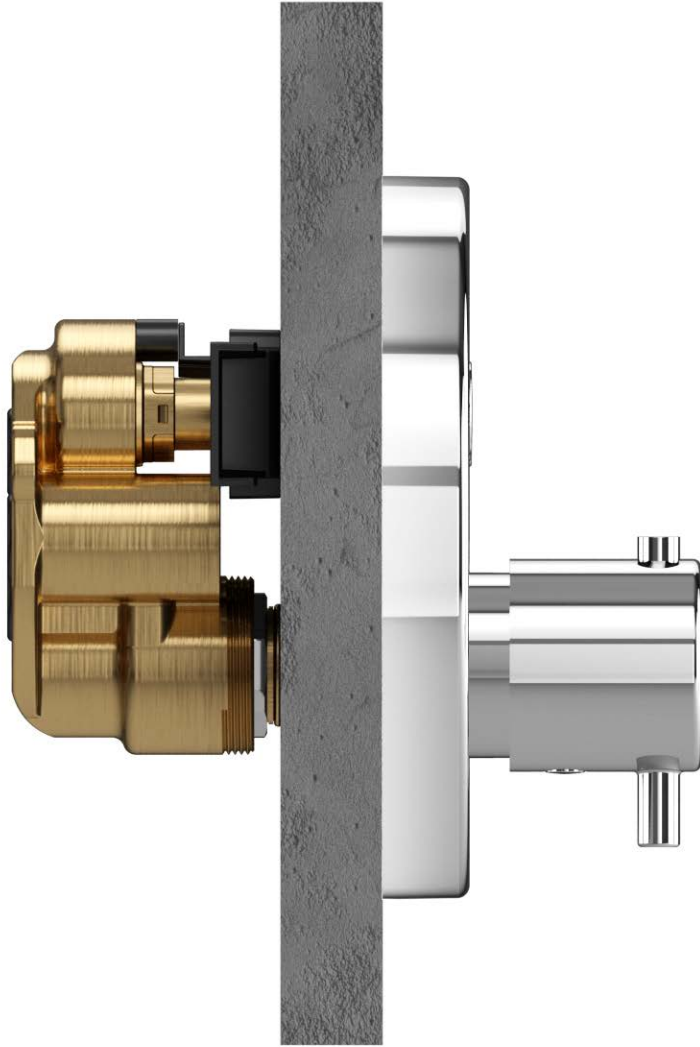

Mechanic

A42828EXP

Mechanic

A42830EXP

Multi-fit

Technology that suits every taste

V-Box provides more space for you in the shower by concealing the control unit in the wall. It is compatible with all concealed Vitra bath and shower mixers for a flawless operation.

Once installed, you can quickly revamp or retrofit your bathroom to a new colour way, or design without the need of accessing the valve behind the wall.

Minimum effort, maximum comfort

V-Box comes with two outlets as standard for an overhead and hand shower. However, when used in conjunction with a compatible diverter you can have up to four water outlets.

Designs that suit your tastes

Because Vitra V-Box is compatible with all of the concealed mechanical, thermostatic and AquaControl mixers, you are free to choose a design that fits with your chosen aesthetic.

Technology that makes life in the bathroom more convenient: V-Box

- It allows for installation in brick walls with a minimum depth of 77 mm thanks to its brick-fit feature.
- It can tolerate installation errors of up to 7 degrees.
- Thanks to the innovative design, V-Box can be quickly and easily installed into concrete walls.
- Maintenance of the V-Box does not require access to the body of the valve, making it quick and easy.
- It has a leak-proof body.
- The humidity protection of V-Box is reinforced by an additional water seal to ensure extra water protection.
- V-Box provides the opportunity to choose among different options.
- V-Box is silently operated, ensuring disruption is kept to a minimum.