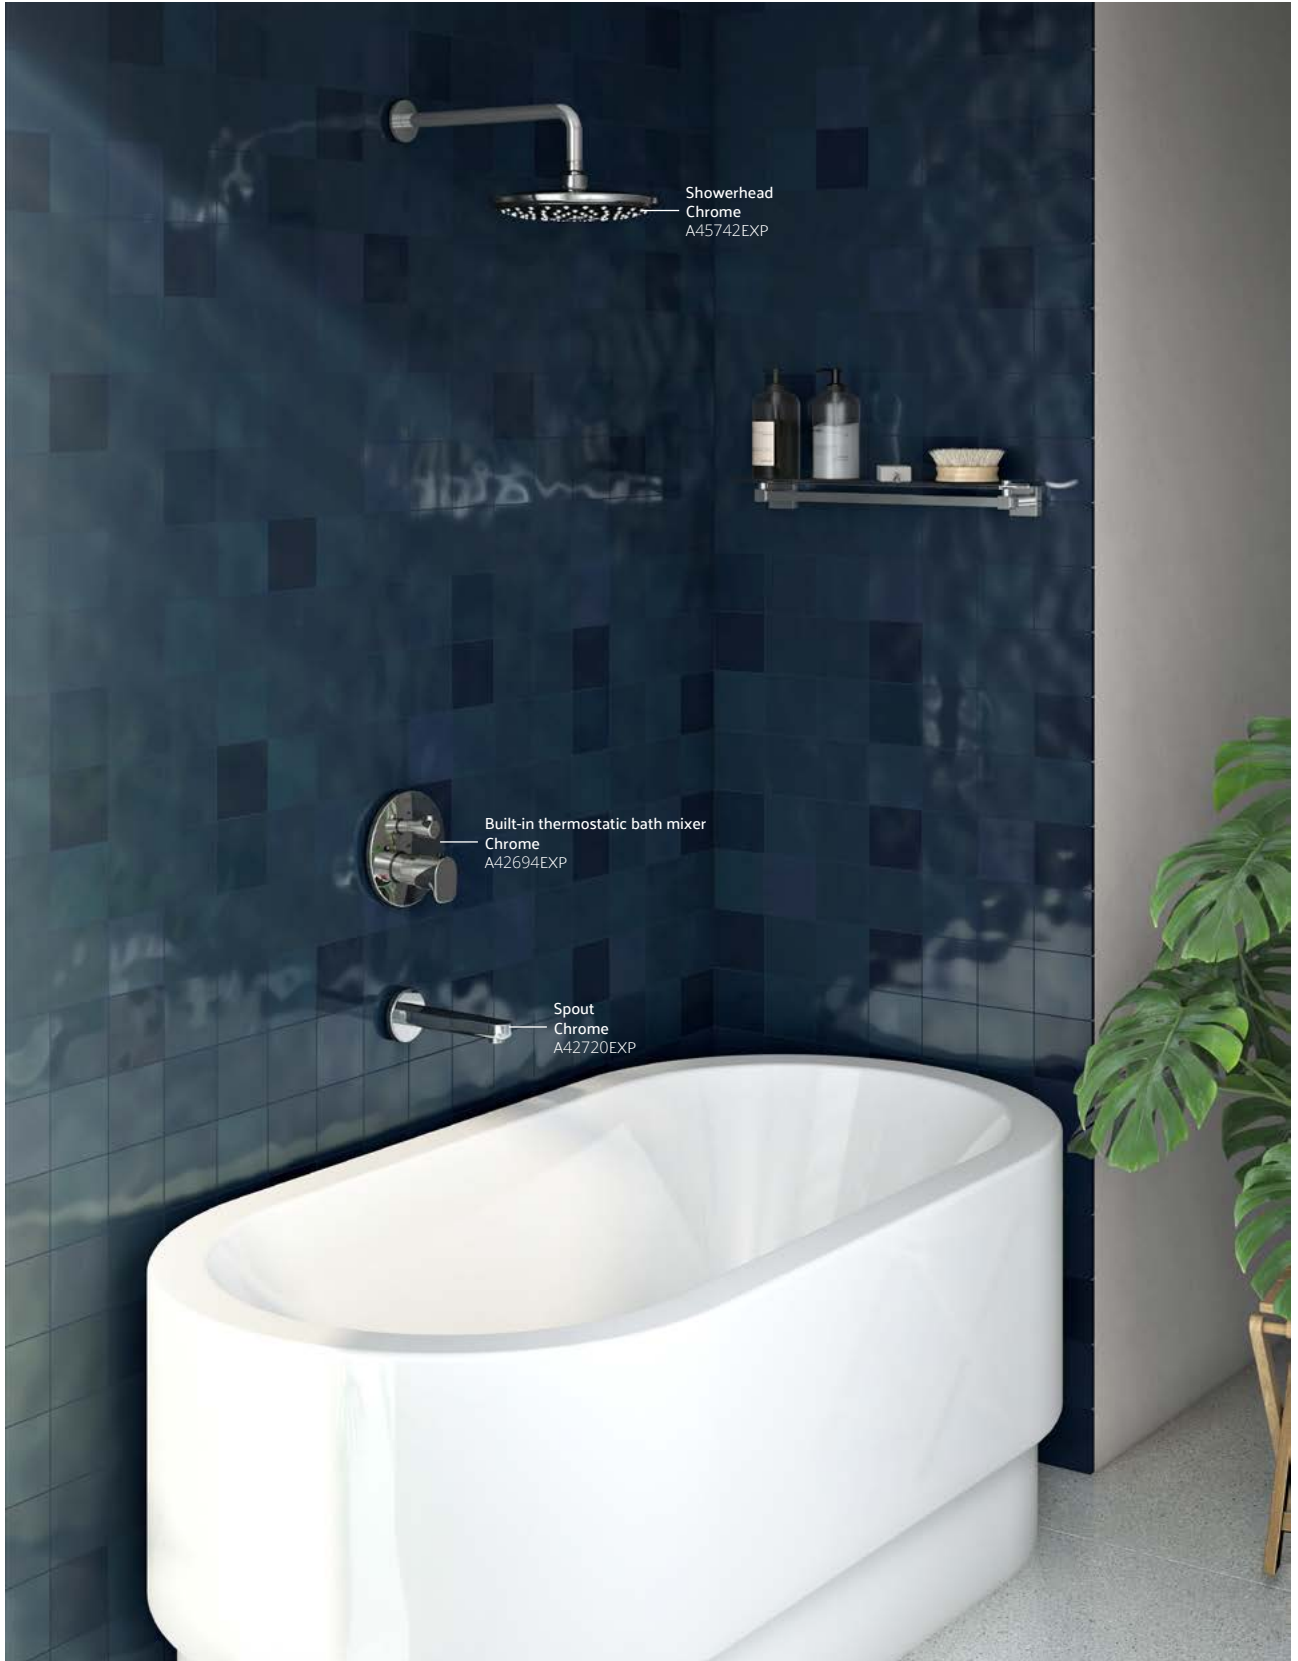

Once installed, you can quickly revamp or retrofit your bathroom to a new colour way, or design without the need of accessing the valve behind the wall.

Minimum effort, maximum comfort

V-Box comes with two outlets as standard for an overhead and hand shower. However, when used in conjunction with a compatible diverter you can have up to four water outlets.

SafeTemp

Constant
temperature

V-Box thermostatic bath and shower mixers combinations

Showerhead
Chrome
A45707EXP

Built-in shower mixer
Chrome
A42751EXP

Showerhead
Chrome
A45742EXP

Built-in thermostatic bath mixer
Chrome
A42694EXP

Spout
Chrome
A42720EXP

Showerhead
Chrome
A45712

Shower Set
Chrome
A45630EXP

Built-in thermostatic bath mixer
Chrome
A42668EXP

Showerhead
Chrome
A45646EXP

Shower Set
Chrome
A45627EXP

Water jet
Chrome
A45522EXP