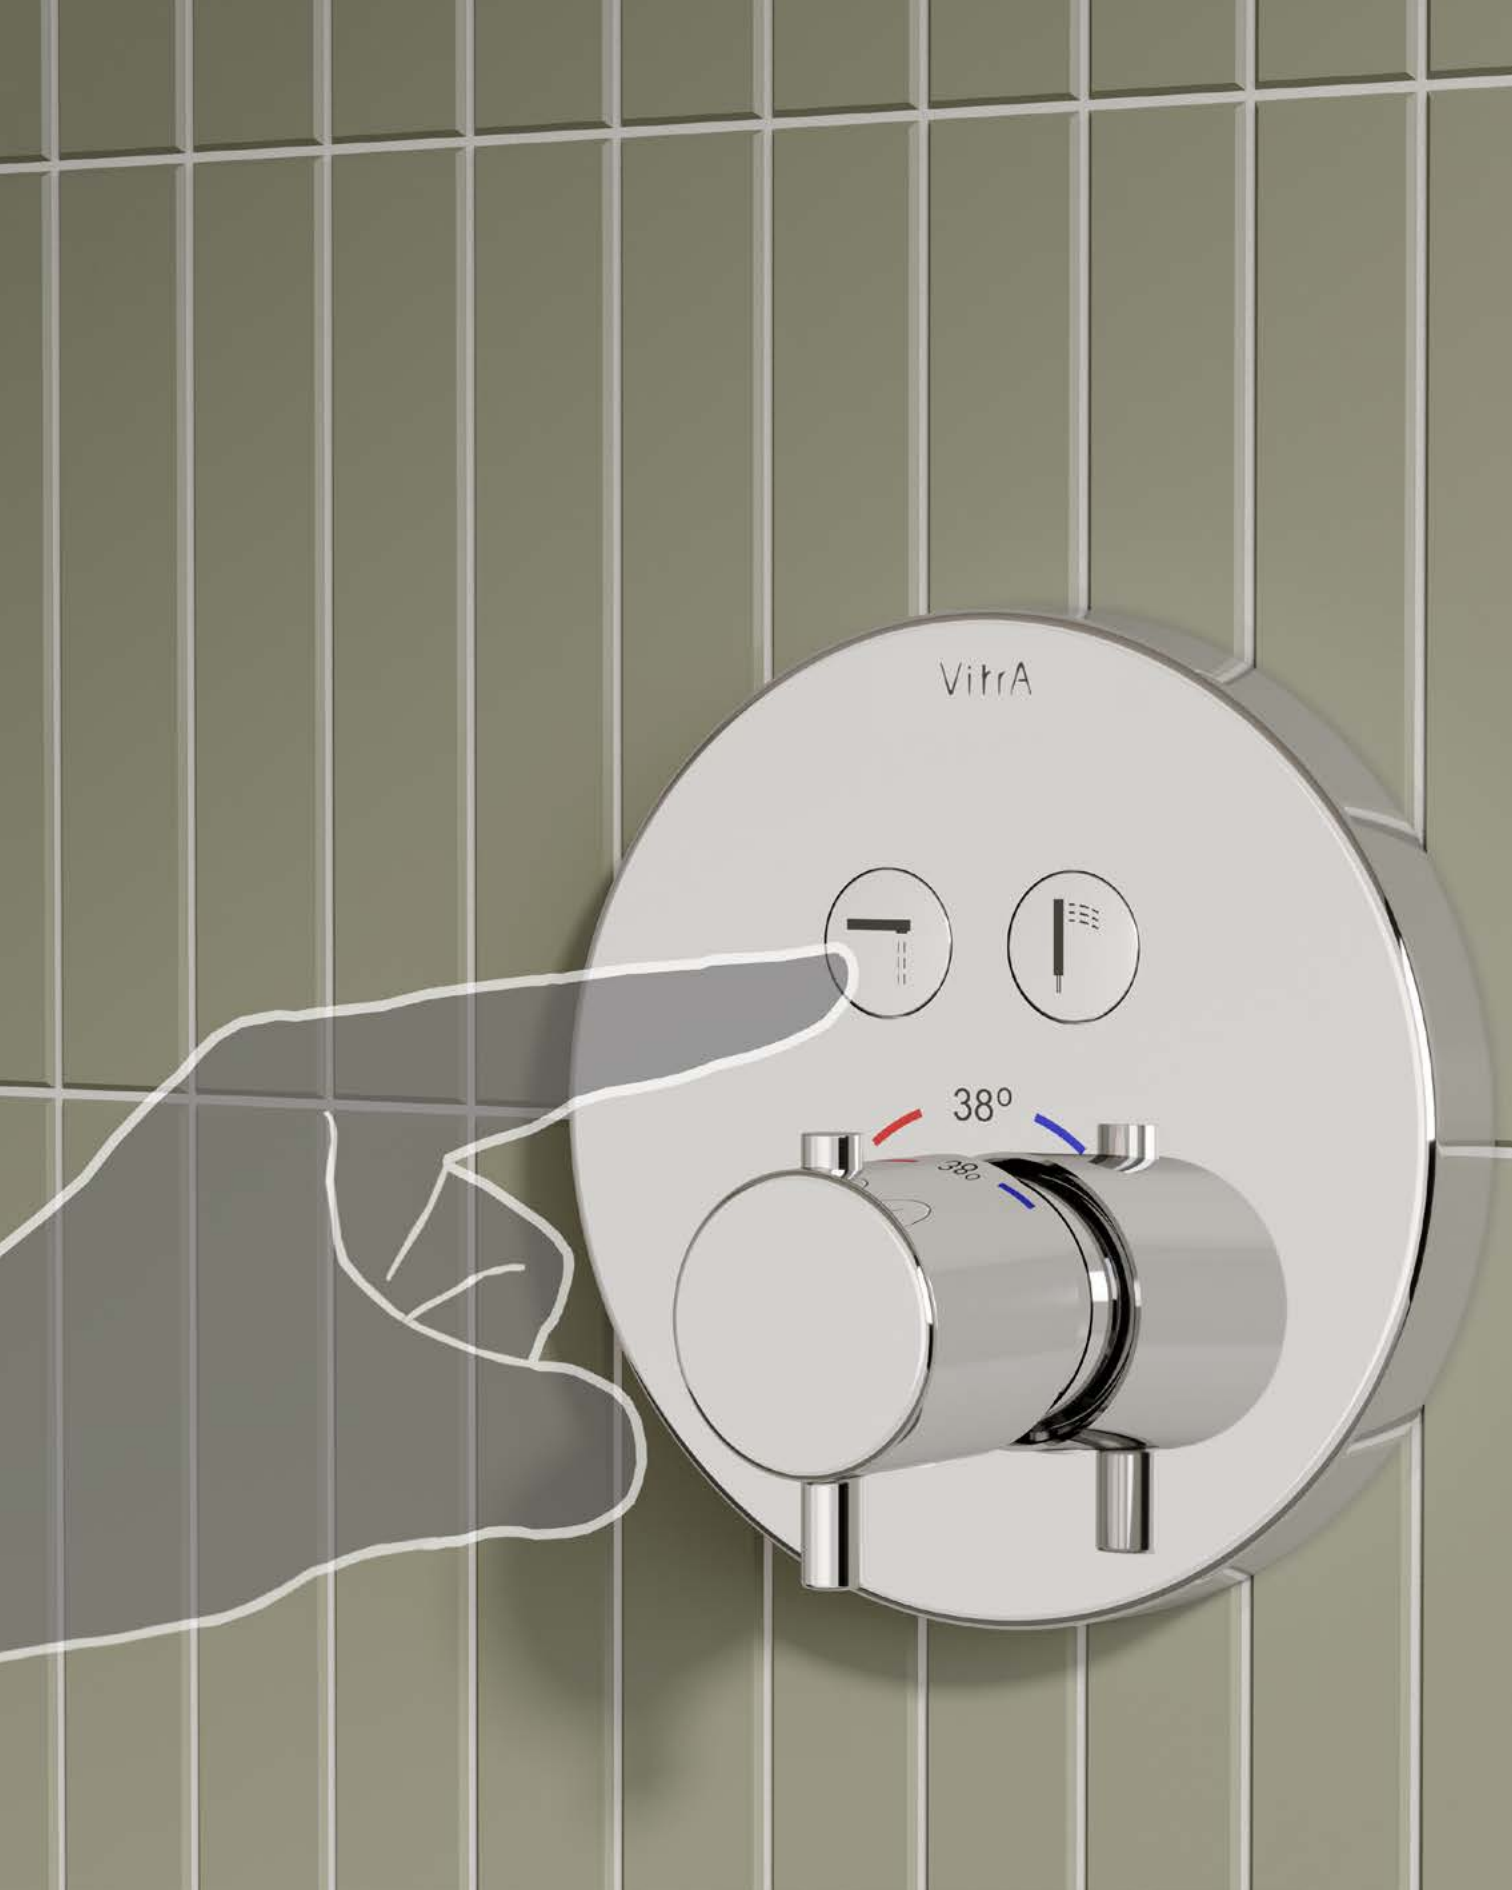

V-Box has an installation depth of 77 mm and can be installed in concrete and brick walls. Instead of an apparatus for emptying the water, it has a test apparatus for cleaning the entire fitting, and installation is facilitated because it is possible to check for leaks.

Showerhead
Brushed nickel
A4574234EXP

Shower Set
Brushed nickel
A4574334EXP

Built-in thermostatic bath mixer
Brushed nickel
A4269434EXP

AquaControl

The smart button that makes life easier

The AquaControl concealed mixers make it easy to control your showering system, with a simple push of a button. It offers a comfortable and pleasurable shower experience with water that comes from both the hand shower and the showerhead, at the same time.

Comfort
control

Vitra

38°

38°

Effortless shower experience

You are always in control in the shower, even with your eyes closed, thanks to the indicator button that diverts the water to the shower head of your choosing.

When you push a function button, it will pop out, so you know which setting it is in. Therefore, even if your eyes are closed due to shampoo foam, you can easily find the AquaControl's diverter.

Blind sight