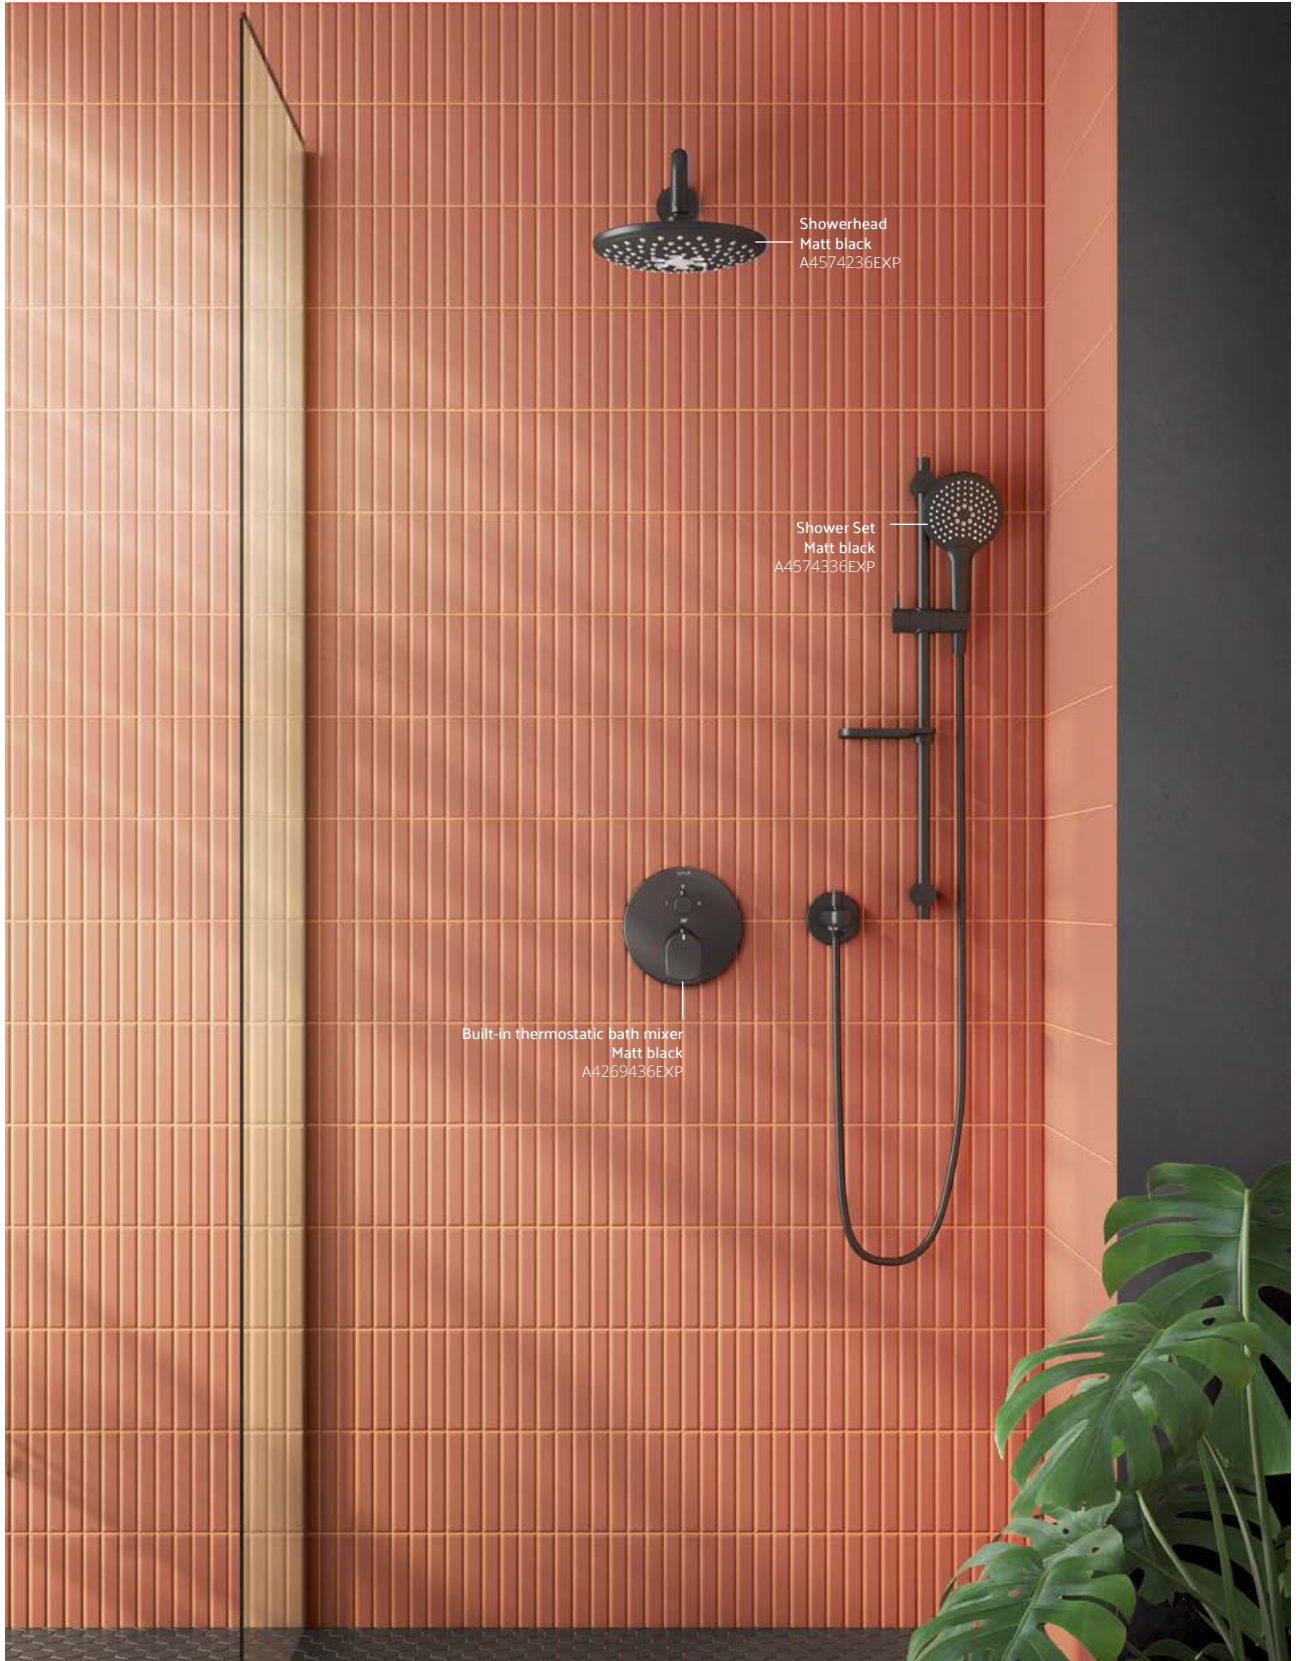

Showerhead
Matt black
A4574236EXP

Shower Set
Matt black
A4574336EXP

Built-in thermostatic bath mixer
Matt black
A4269436EXP