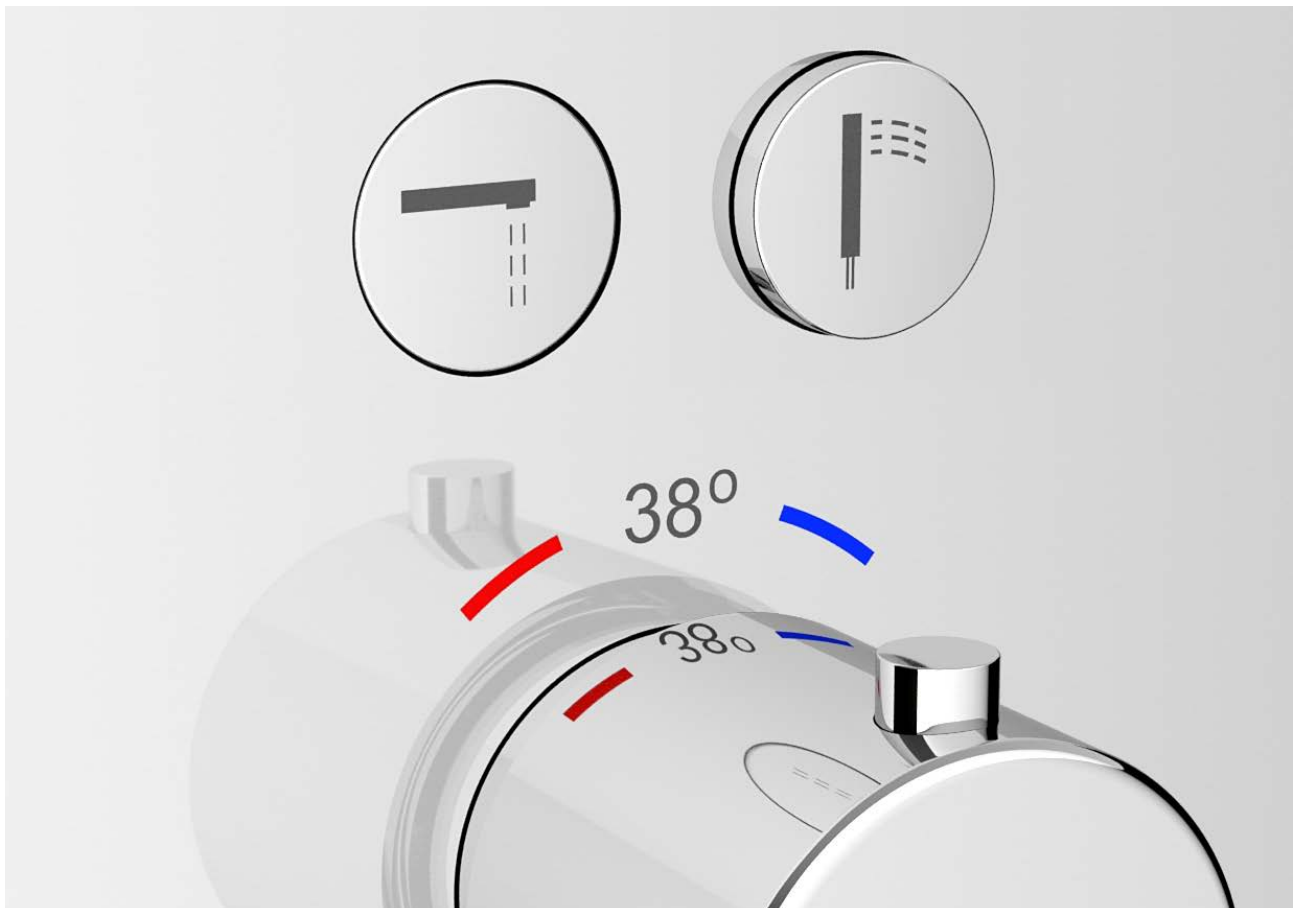

Comfort
control

Vitra

38°

38°

Effortless shower experience

You are always in control in the shower, even with your eyes closed, thanks to the indicator button that diverts the water to the shower head of your choosing.

When you push a function button, it will pop out, so you know which setting it is in. Therefore, even if your eyes are closed due to shampoo foam, you can easily find the AquaControl's diverter.

Blind sight