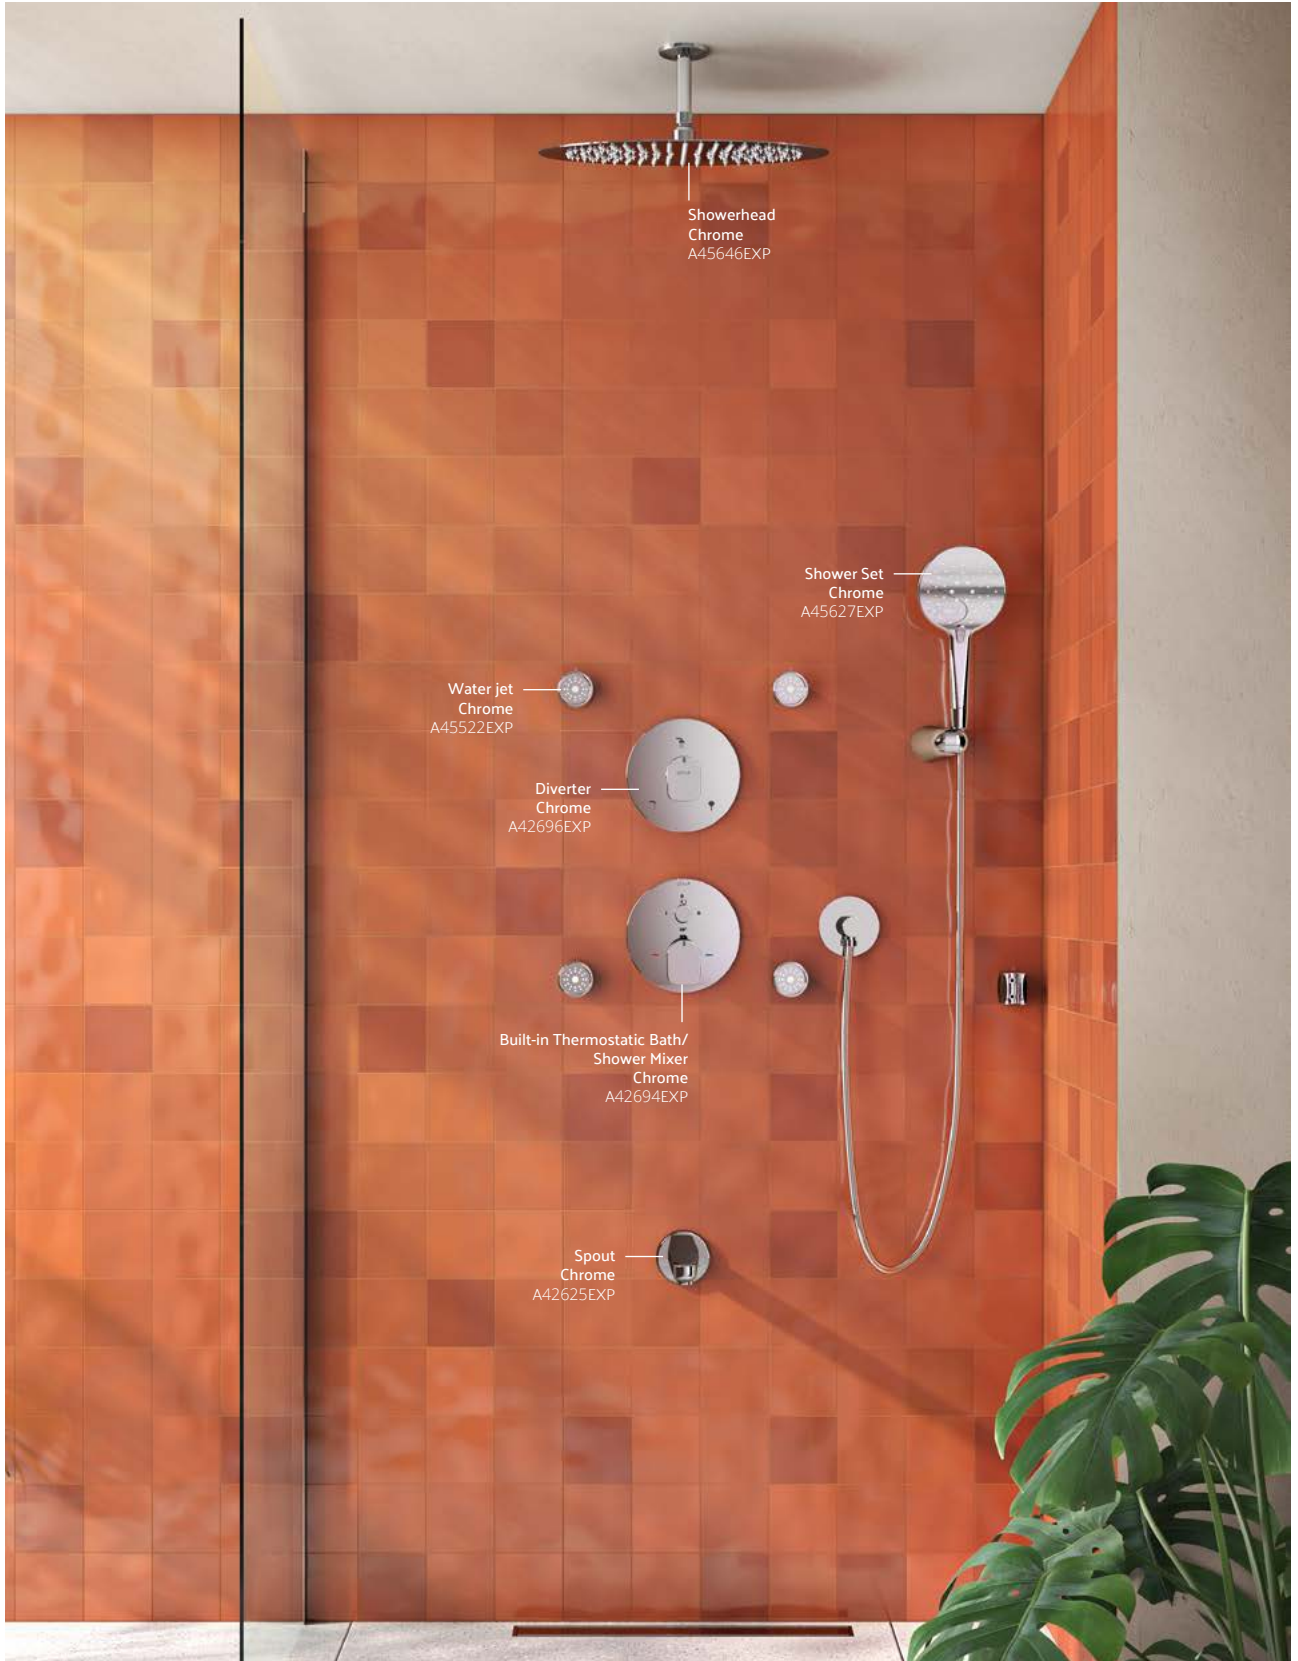

Once installed, you can quickly revamp or retrofit your bathroom to a new colour way, or design without the need of accessing the valve behind the wall.

Minimum effort, maximum comfort

V-Box comes with two outlets as standard for an overhead and hand shower. However, when used in conjunction with a compatible diverter you can have up to four water outlets.

Spout
Chrome
A42720EXP

Showerhead
Chrome
A45712

Shower Set
Chrome
A45630EXP

Built-in thermostatic bath mixer
Chrome
A42668EXP

Showerhead
Chrome
A45646EXP

Shower Set
Chrome
A45627EXP

Water jet
Chrome
A45522EXP

Diverter
Chrome
A42696EXP

Built-in Thermostatic Bath/
Shower Mixer
Chrome
A42694EXP

Spout
Chrome
A42625EXP

The details that make V-Box perfect

Package contents:
A built-in section for anchorage,
leak prevention and sound
insulation.